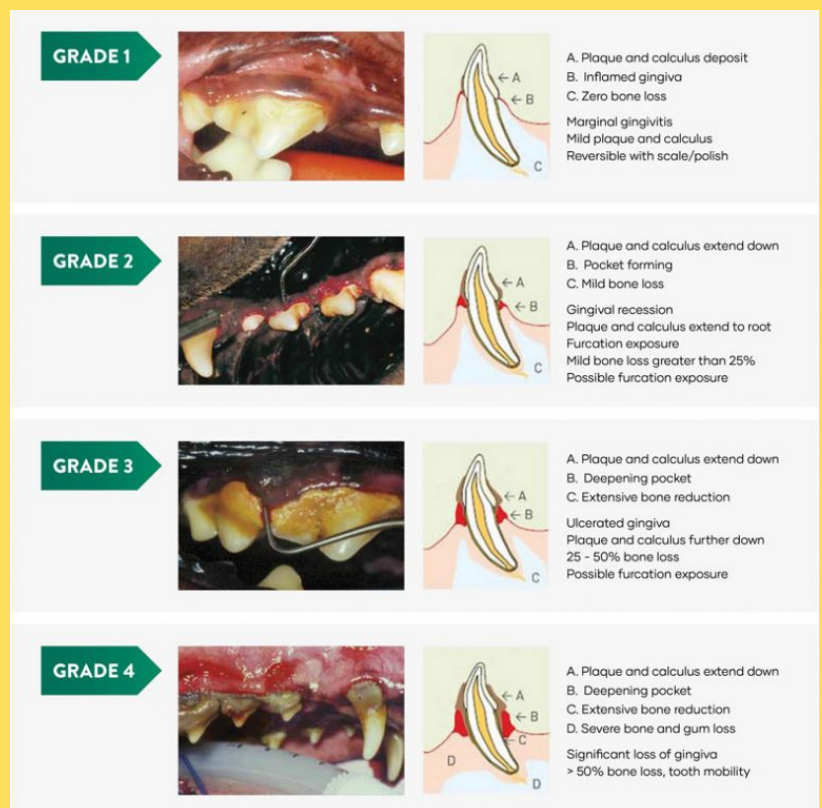

Let Misfit put a smile on your Best Friend.

We are now offering Dentals for your dogs!

Did you know bad teeth can cause health issues in your best friend?

1. Heart problems-(Bacteria can travel to the heart & cause infections in the heart)
2. Liver abscesses
3. Sepsis-(infection in the blood)
4. Poor appetite
5. Osteomyelitis-(bone infection)

Don't let this happen to your Best Friend

We will be offering Grade 1, 2, and 3 cleanings. Grade 4 is very extensive and will need to be seen by a Dental specialist.

Come in for a Free Dental assessment Tuesday, Wednesday, or Thursday from 12:00 to 03:00, so we can schedule the appropriate date for your pups cleaning. If you're not a client of ours there will be a \$25.00 exam fee.

We will not be offering Feline Dentals.

Dental Pricing

Your pups Dental will include a health exam, dental x-rays, anesthesia, nail trims, 24- hour pain injection, pre/post-op monitoring

Grade 1 Dental \$300.00

Grade 2 Dental \$350.00

Grade 3 Dental \$400.00

Tooth extract - \$10.00

Premolars extract - \$20.00

If your pup is over 5 years of age, they will need pre-blood work. This will be done the week prior to your appointment and there is a charge of \$80.00 for the blood work.